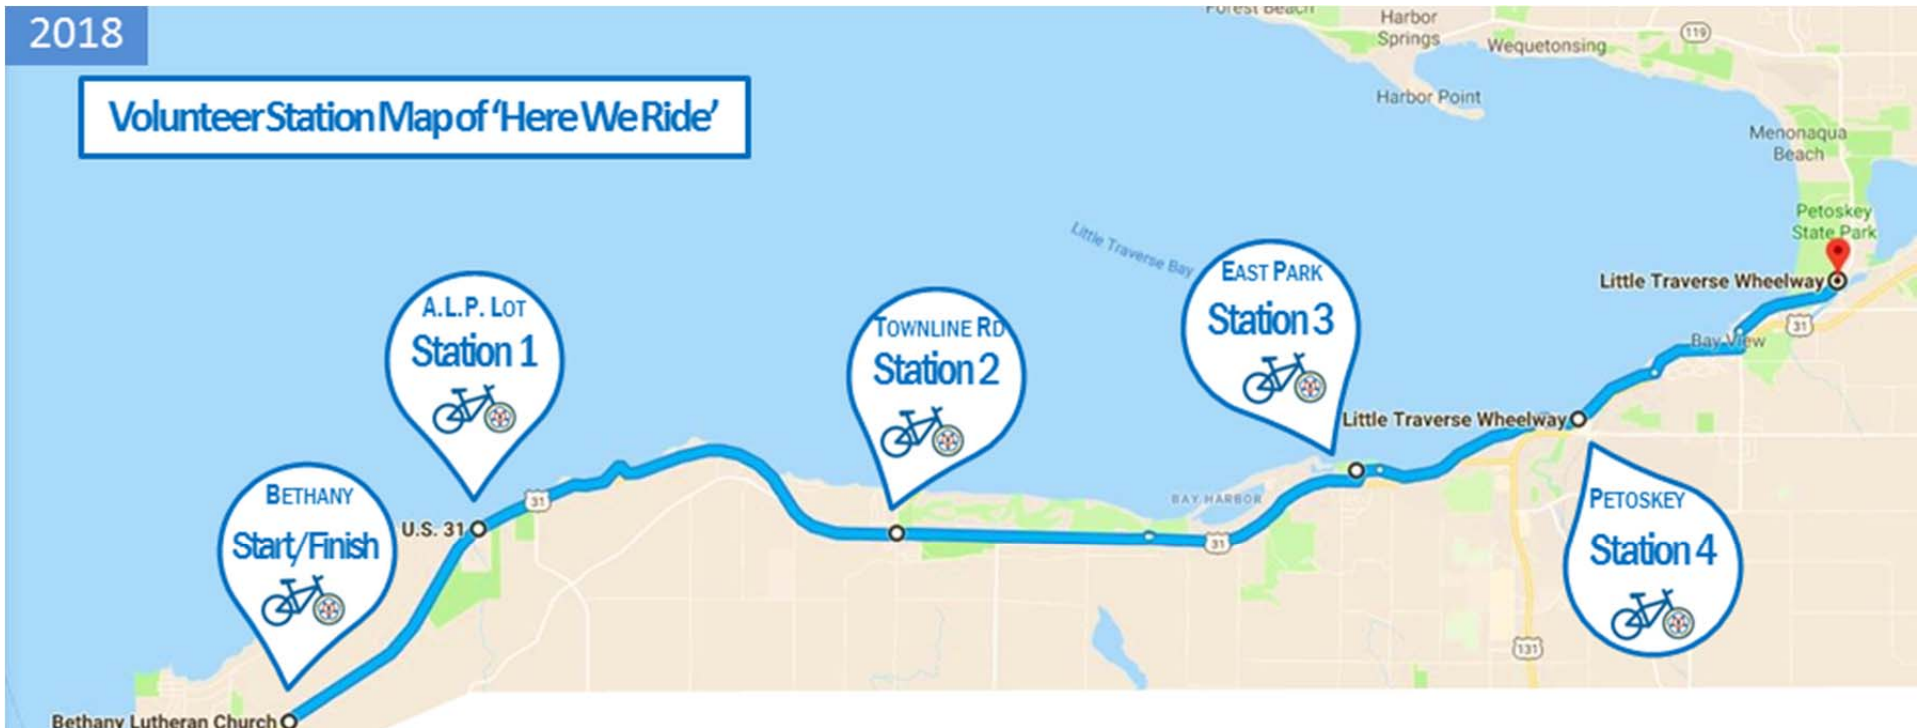

2018

Volunteer Station Map of 'Here We Ride'

TOTAL Section Length: 18 mi. (one way)

TOTAL Elevation Range: 105 feet